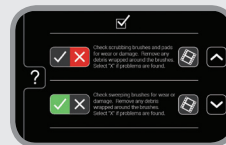

Delivering the WOW

Machines with Pro-Panel™*

Tennant machines with Pro-Panel technology

redefine the user experience. Pro-Panel technology integrates multiple controls into an intuitive, high-visibility touch screen interface.

Pro-Panel Touch Screen

Takes cleaning to the next level with the first-of-its-kind control panel, making cleaning and operator training efficient and easy.

TENNANT
INNOVATION

PerformanceView™ – Provides operators an instant view of their cleaning path right from the driver's seat

Pro-Check™ Checklists – Ensure successful starts with downloadable pre-operation checklists

Zone Settings™ – Allow supervisors to pre-configure the machine to clean individualized building areas

Multiple Languages – 28 different language options help increase machine ease-of-use

Pro-ID™ – Gives the supervisor the ability to program the machine to the skill level of the operator and helps prevent unauthorized use

On-board, On-demand Videos – Make operator training and machine maintenance easy