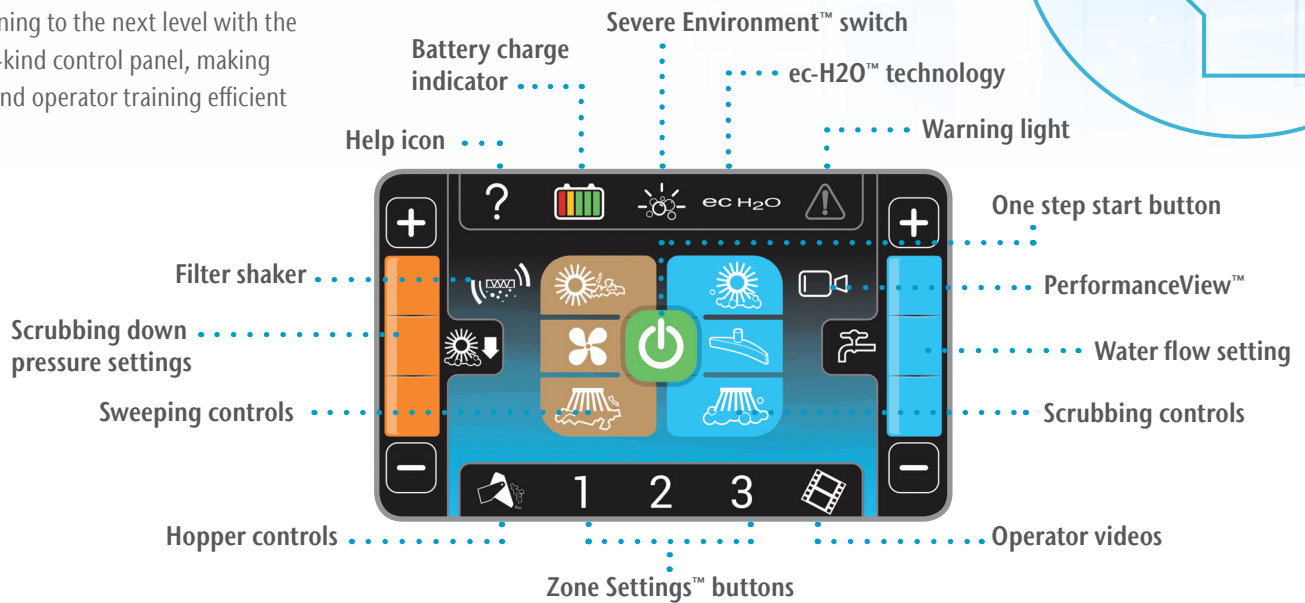

Delivering the WOW

Machines with Pro-Panel™*

Tennant machines with Pro-Panel technology

redefine the user experience. Pro-Panel technology integrates multiple controls into an intuitive, high-visibility touch screen interface.

Pro-Panel Touch Screen

Takes cleaning to the next level with the first-of-its-kind control panel, making cleaning and operator training efficient and easy.

TENNANT
INNOVATION

PerformanceView™ – Provides operators an instant view of their cleaning path right from the driver's seat

Pro-Check™ Checklists – Ensure successful starts with downloadable pre-operation checklists

Zone Settings™ – Allow supervisors to pre-configure the machine to clean individualized building areas

Multiple Languages – 28 different language options help increase machine ease-of-use

Pro-ID™ – Gives the supervisor the ability to program the machine to the skill level of the operator and helps prevent unauthorized use

On-board, On-demand Videos – Make operator training and machine maintenance easy